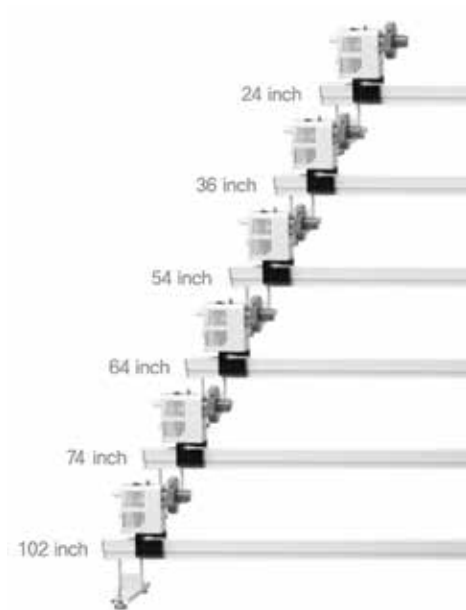

Built in type: Fits conveniently to the printer stand

Model	For printer width	Dimension (W x D x L)	Cord & plug	Power
NTTU-600-SS(BI)	24"(600mm)	1300x450x470		
NTTU-900-SS(BI)	36"(900mm)	1600x450x470		
NTTU-1300-SS(BI)	54"(1300mm)	2000x450x470	10ft (3m)/ Com-cord grounded	200-240V, 50/60Hz
NTTU-1600-SS(BI)	64"(1600mm)	2300x450x470		
NTTU-1900-SS(BI)	74"(1900mm)	2600x450x470		
NTTU-2600-SS(BI)	102"(2600mm)	3300x450x470		